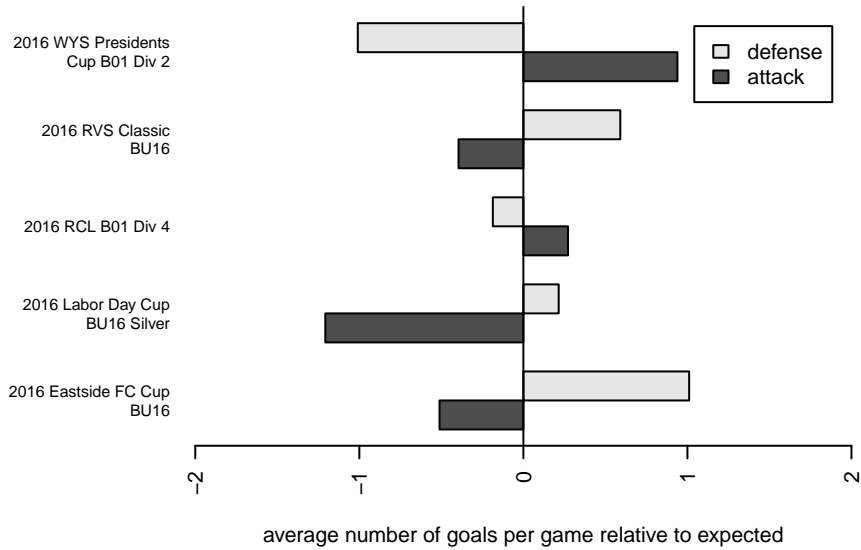

Kitsap Alliance FC White B01

Kitsap Alliance FC
 Silverdale, WA
 B01 total strength=1309
 attack=7.67 defense=4.44
 fall league = RCL B01 Div 4

alt names used:
 Kitsap Alliance B01 B
 Kitsap Alliance B01 B
 Kitsap Alliance FC B01 B
 Kitsap Alliance Boys 01B
 Kitsap Alliance FC B01 B

Venues played:
 2016 RVS Classic BU16
 2016 Eastside FC Cup BU16
 2016 Labor Day Cup BU16 Silver
 2016 RCL B01 Div 4
 2016 WYS Presidents Cup B01 Div 2

Kitsap Alliance FC White B01
 Dots are actual minus expected GF (blue circles) and GA (red triangles).
 Blue line is smoothed change in attack strength. Red is smoothed change in defense strength.

**attack and defense variance (black dot)
relative to other teams
and top 10 in region**

**attack and defense rating
relative to others at age
and all opponents in last 13 months**

Performance relative to 13 month average