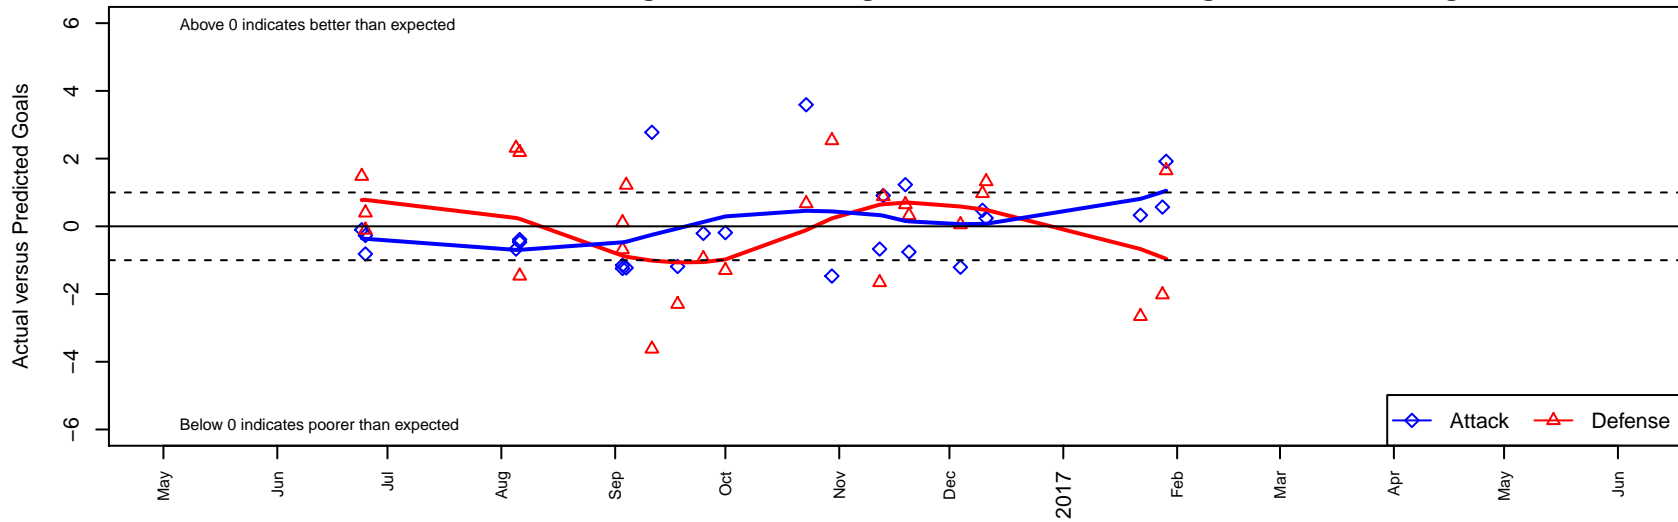

Kitsap Alliance FC White B01

Kitsap Alliance FC
 Silverdale, WA
 B01 total strength=1309
 attack=7.67 defense=4.44
 fall league = RCL B01 Div 4

alt names used:
 Kitsap Alliance B01 B
 Kitsap Alliance B01 B
 Kitsap Alliance FC B01 B
 Kitsap Alliance Boys 01B
 Kitsap Alliance FC B01 B

Venues played:
 2016 RVS Classic BU16
 2016 Eastside FC Cup BU16
 2016 Labor Day Cup BU16 Silver
 2016 RCL B01 Div 4
 2016 WYS Presidents Cup B01 Div 2

Kitsap Alliance FC White B01
 Dots are actual minus expected GF (blue circles) and GA (red triangles).
 Blue line is smoothed change in attack strength. Red is smoothed change in defense strength.

**attack and defense variance (black dot)
relative to other teams
and top 10 in region**

**attack and defense rating
relative to others at age
and all opponents in last 13 months**

Performance relative to 13 month average