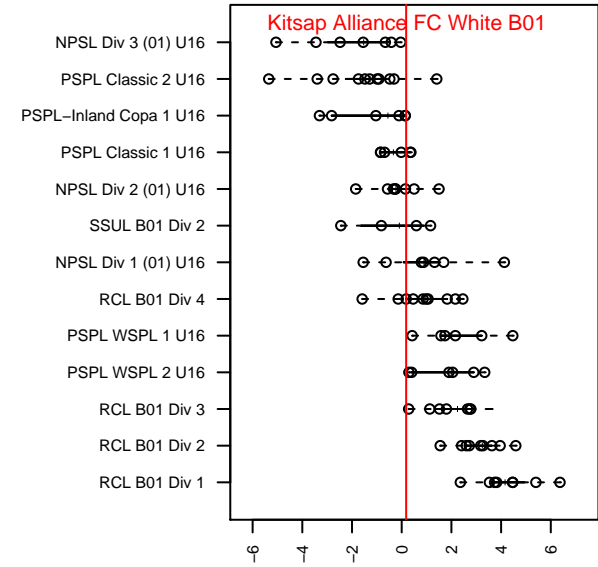

Kitsap Alliance FC White B01

Kitsap Alliance FC
 Silverdale, WA
 B01 total strength=1309
 attack=7.67 defense=4.44
 fall league = RCL B01 Div 4

alt names used:
 Kitsap Alliance B01 B
 Kitsap Alliance B01 B
 Kitsap Alliance FC B01 B
 Kitsap Alliance Boys 01B
 Kitsap Alliance FC B01 B

Venues played:
 2016 RVS Classic BU16
 2016 Eastside FC Cup BU16
 2016 Labor Day Cup BU16 Silver
 2016 RCL B01 Div 4
 2016 WYS Presidents Cup B01 Div 2

Kitsap Alliance FC White B01
 Dots are actual minus expected GF (blue circles) and GA (red triangles).
 Blue line is smoothed change in attack strength. Red is smoothed change in defense strength.

**attack and defense variance (black dot)
relative to other teams
and top 10 in region**

**attack and defense rating
relative to others at age
and all opponents in last 13 months**

Performance relative to 13 month average